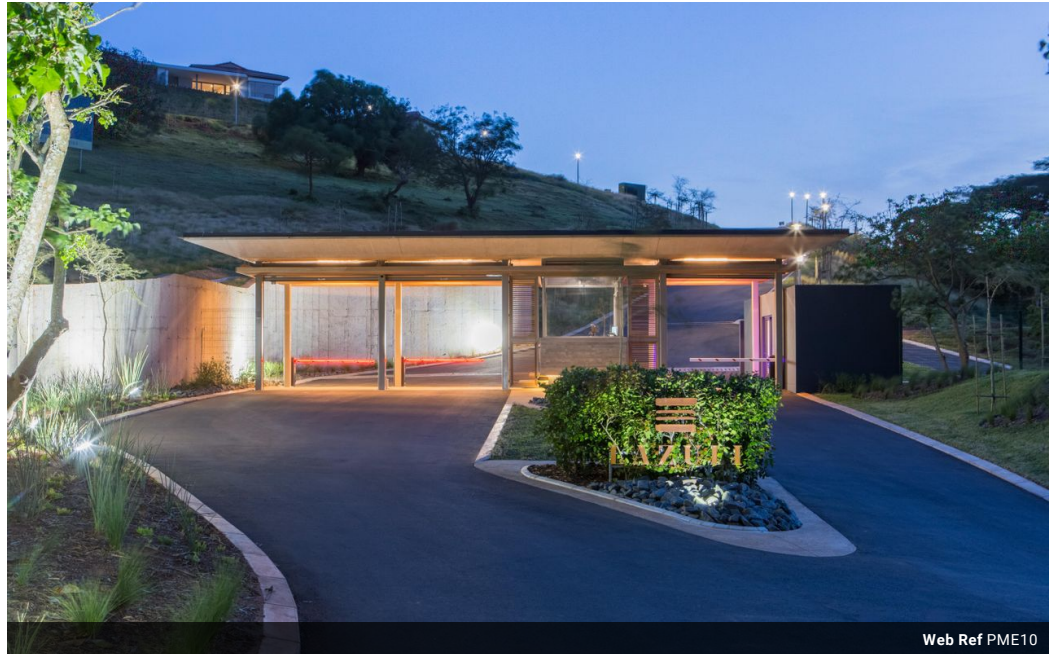

Web Ref PME10

Lazuli Coastal Estate

Pure North Coast Bliss

Experience luxury living at Lazuli Coastal Estate; the perfect location on Kwa-Zulu Natal's breath-taking North Coast. The

area is one of the fastest growing communities and wealthy areas in South Africa. Come life Year-round wonderful weather and so much to do and experience.

Panoramic Sea and North-Facing Views
 Elegant Finishes
 Open Plan/Single-Level Living
 24-Hour Security
 Pet Friendly
 Private Residents' Clubhouse & Gym
 Health & Wellness Centre

2-3 bedroom, modern lifestyle homes with private courtyards & gardens.

I IFF THF DRFAM

Features

- ✓ 24 Hour Guarding
- ✓ Fibreoptic Connectivity
- ✓ Pure Coastal Ecology
- ✓ State-of-the-art multi-gym - Weight section - Yoga/aerobics area
- ✓ Sauna & showers
- ✓ Work station
- ✓ Monitored CCTV
- ✓ Well-managed Community
- ✓ Club Lazuli
- ✓ Large deck overlooking ponds
- ✓ 20m pool - Kiddies pool
- ✓ Braai area
- ✓ Multi-Function area